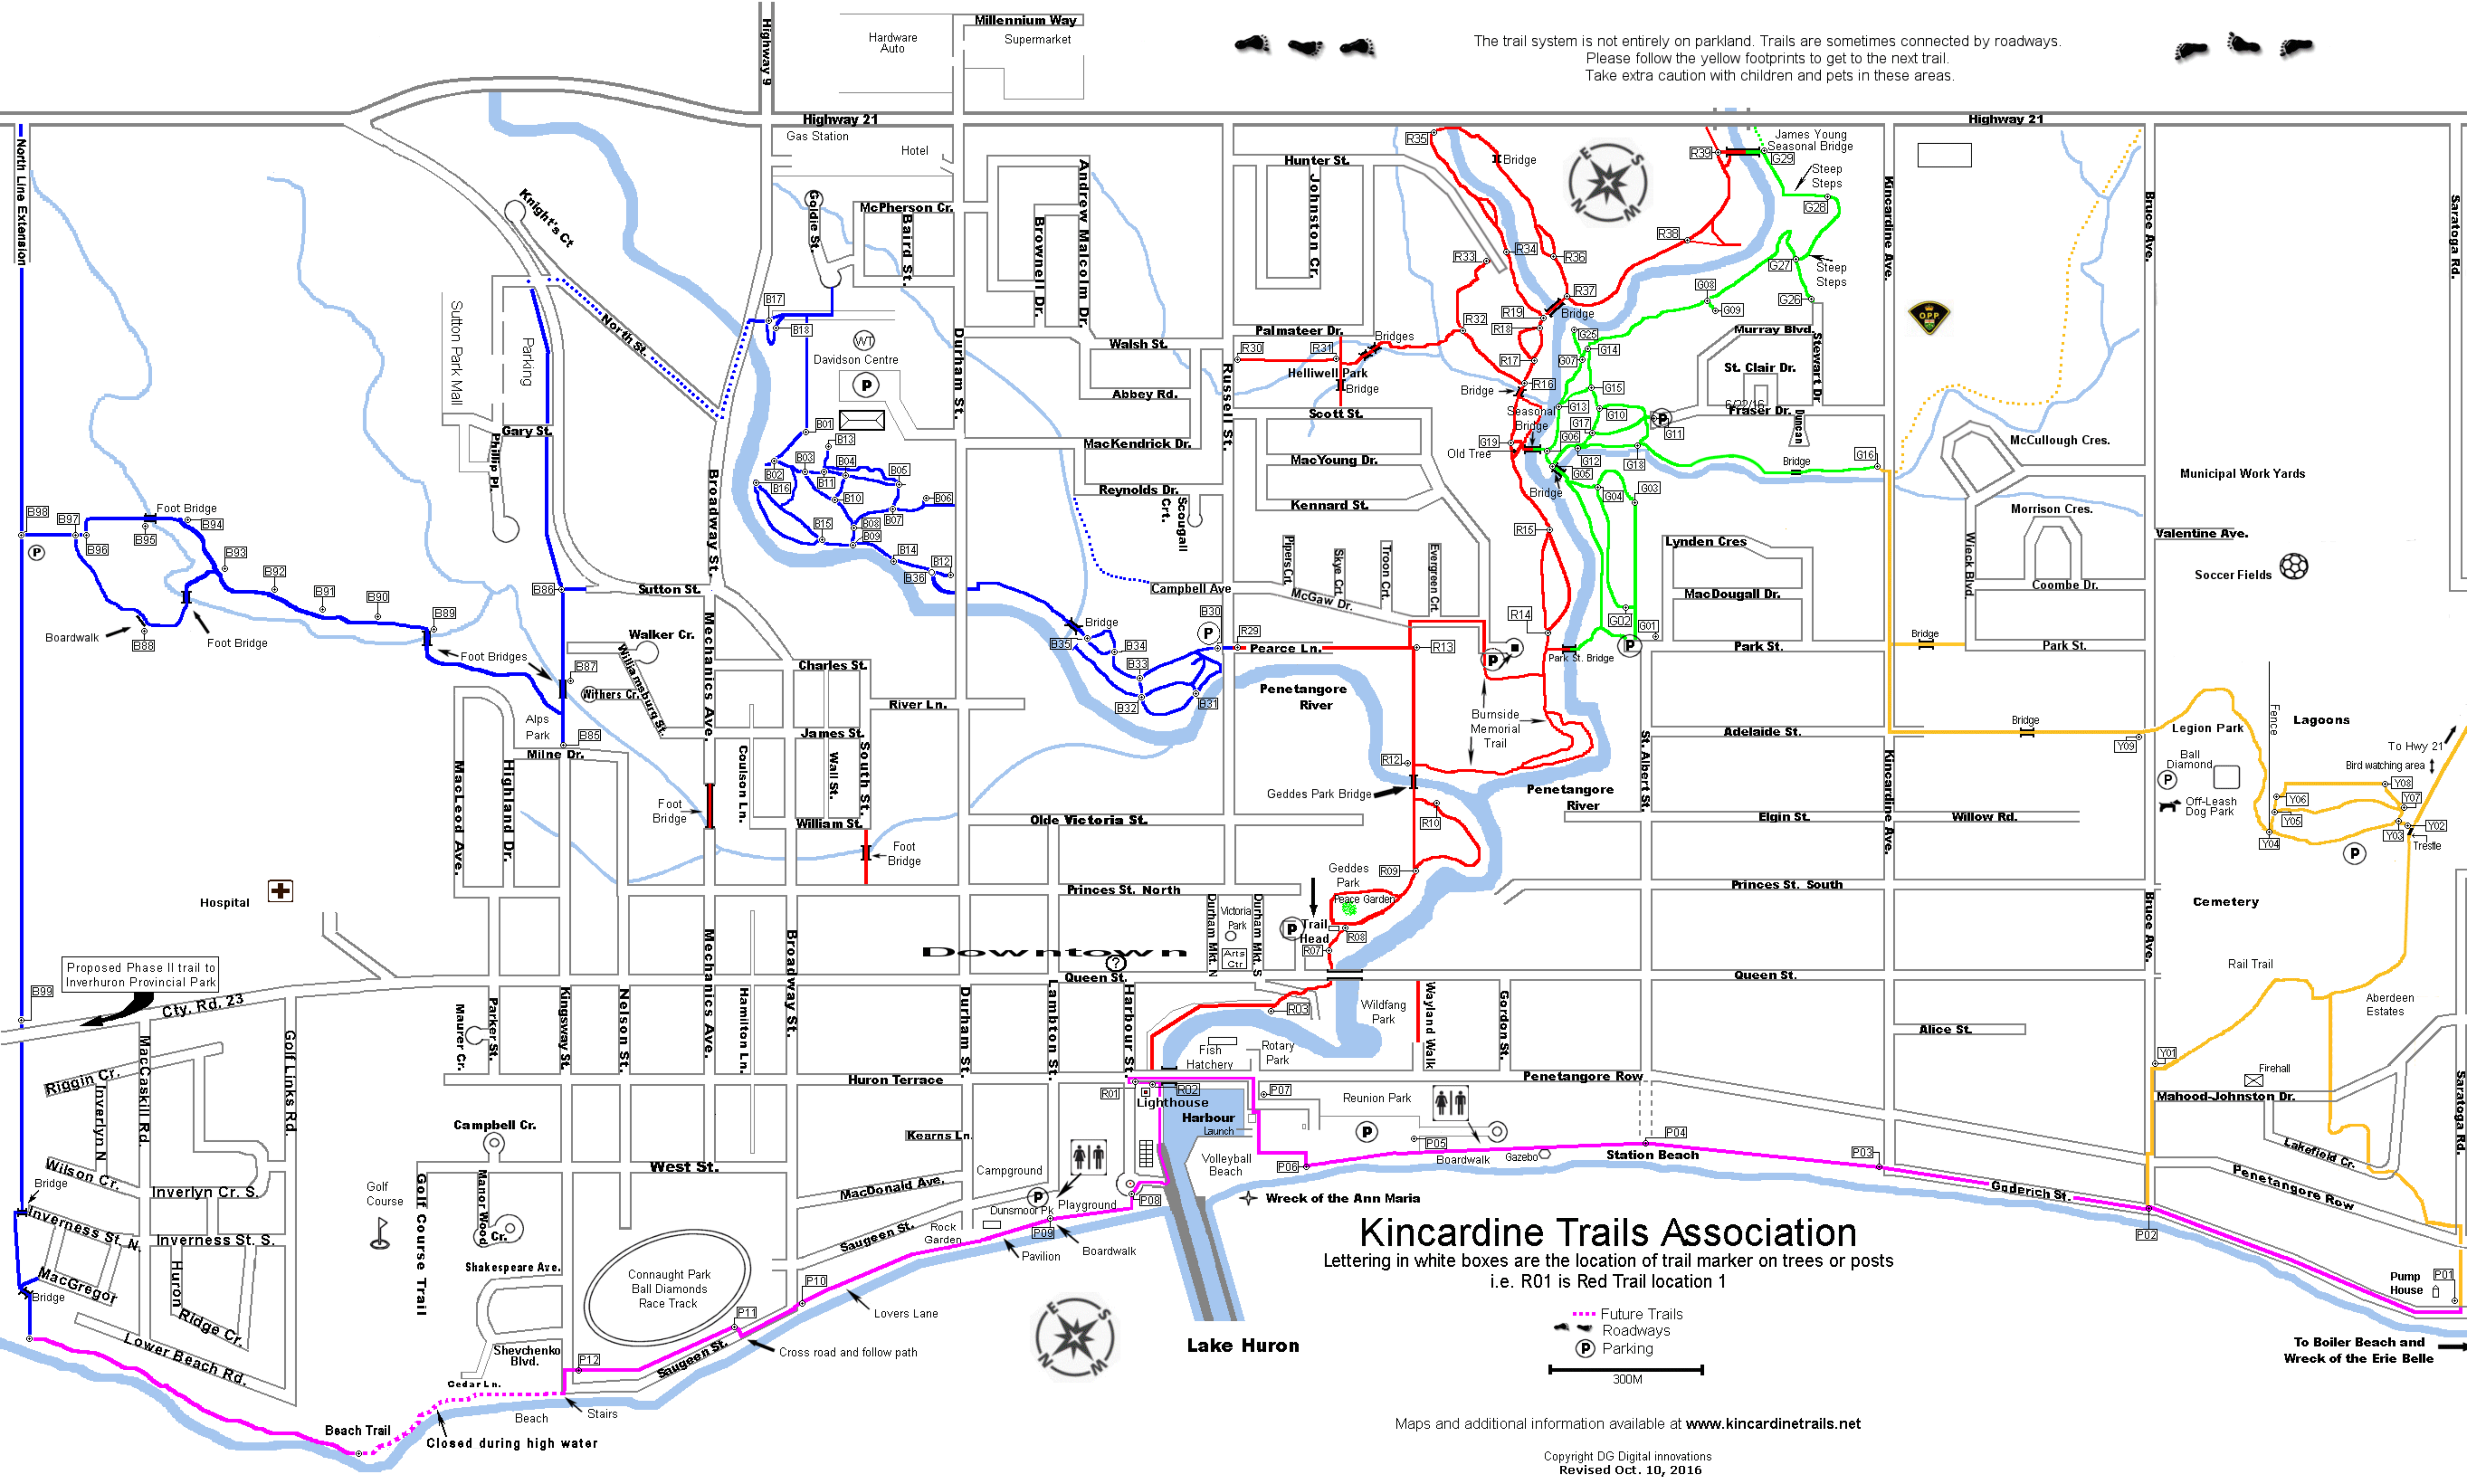

The trail system is not entirely on parkland. Trails are sometimes connected by roadways.
Please follow the yellow footprints to get to the next trail.
Take extra caution with children and pets in these areas.

Kincardine Trails Association

Lettering in white boxes are the location of trail marker on trees or posts
i.e. R01 is Red Trail location 1

- Future Trails
- Roadways
- Parking

300M

Maps and additional information available at www.kincardinetrails.net