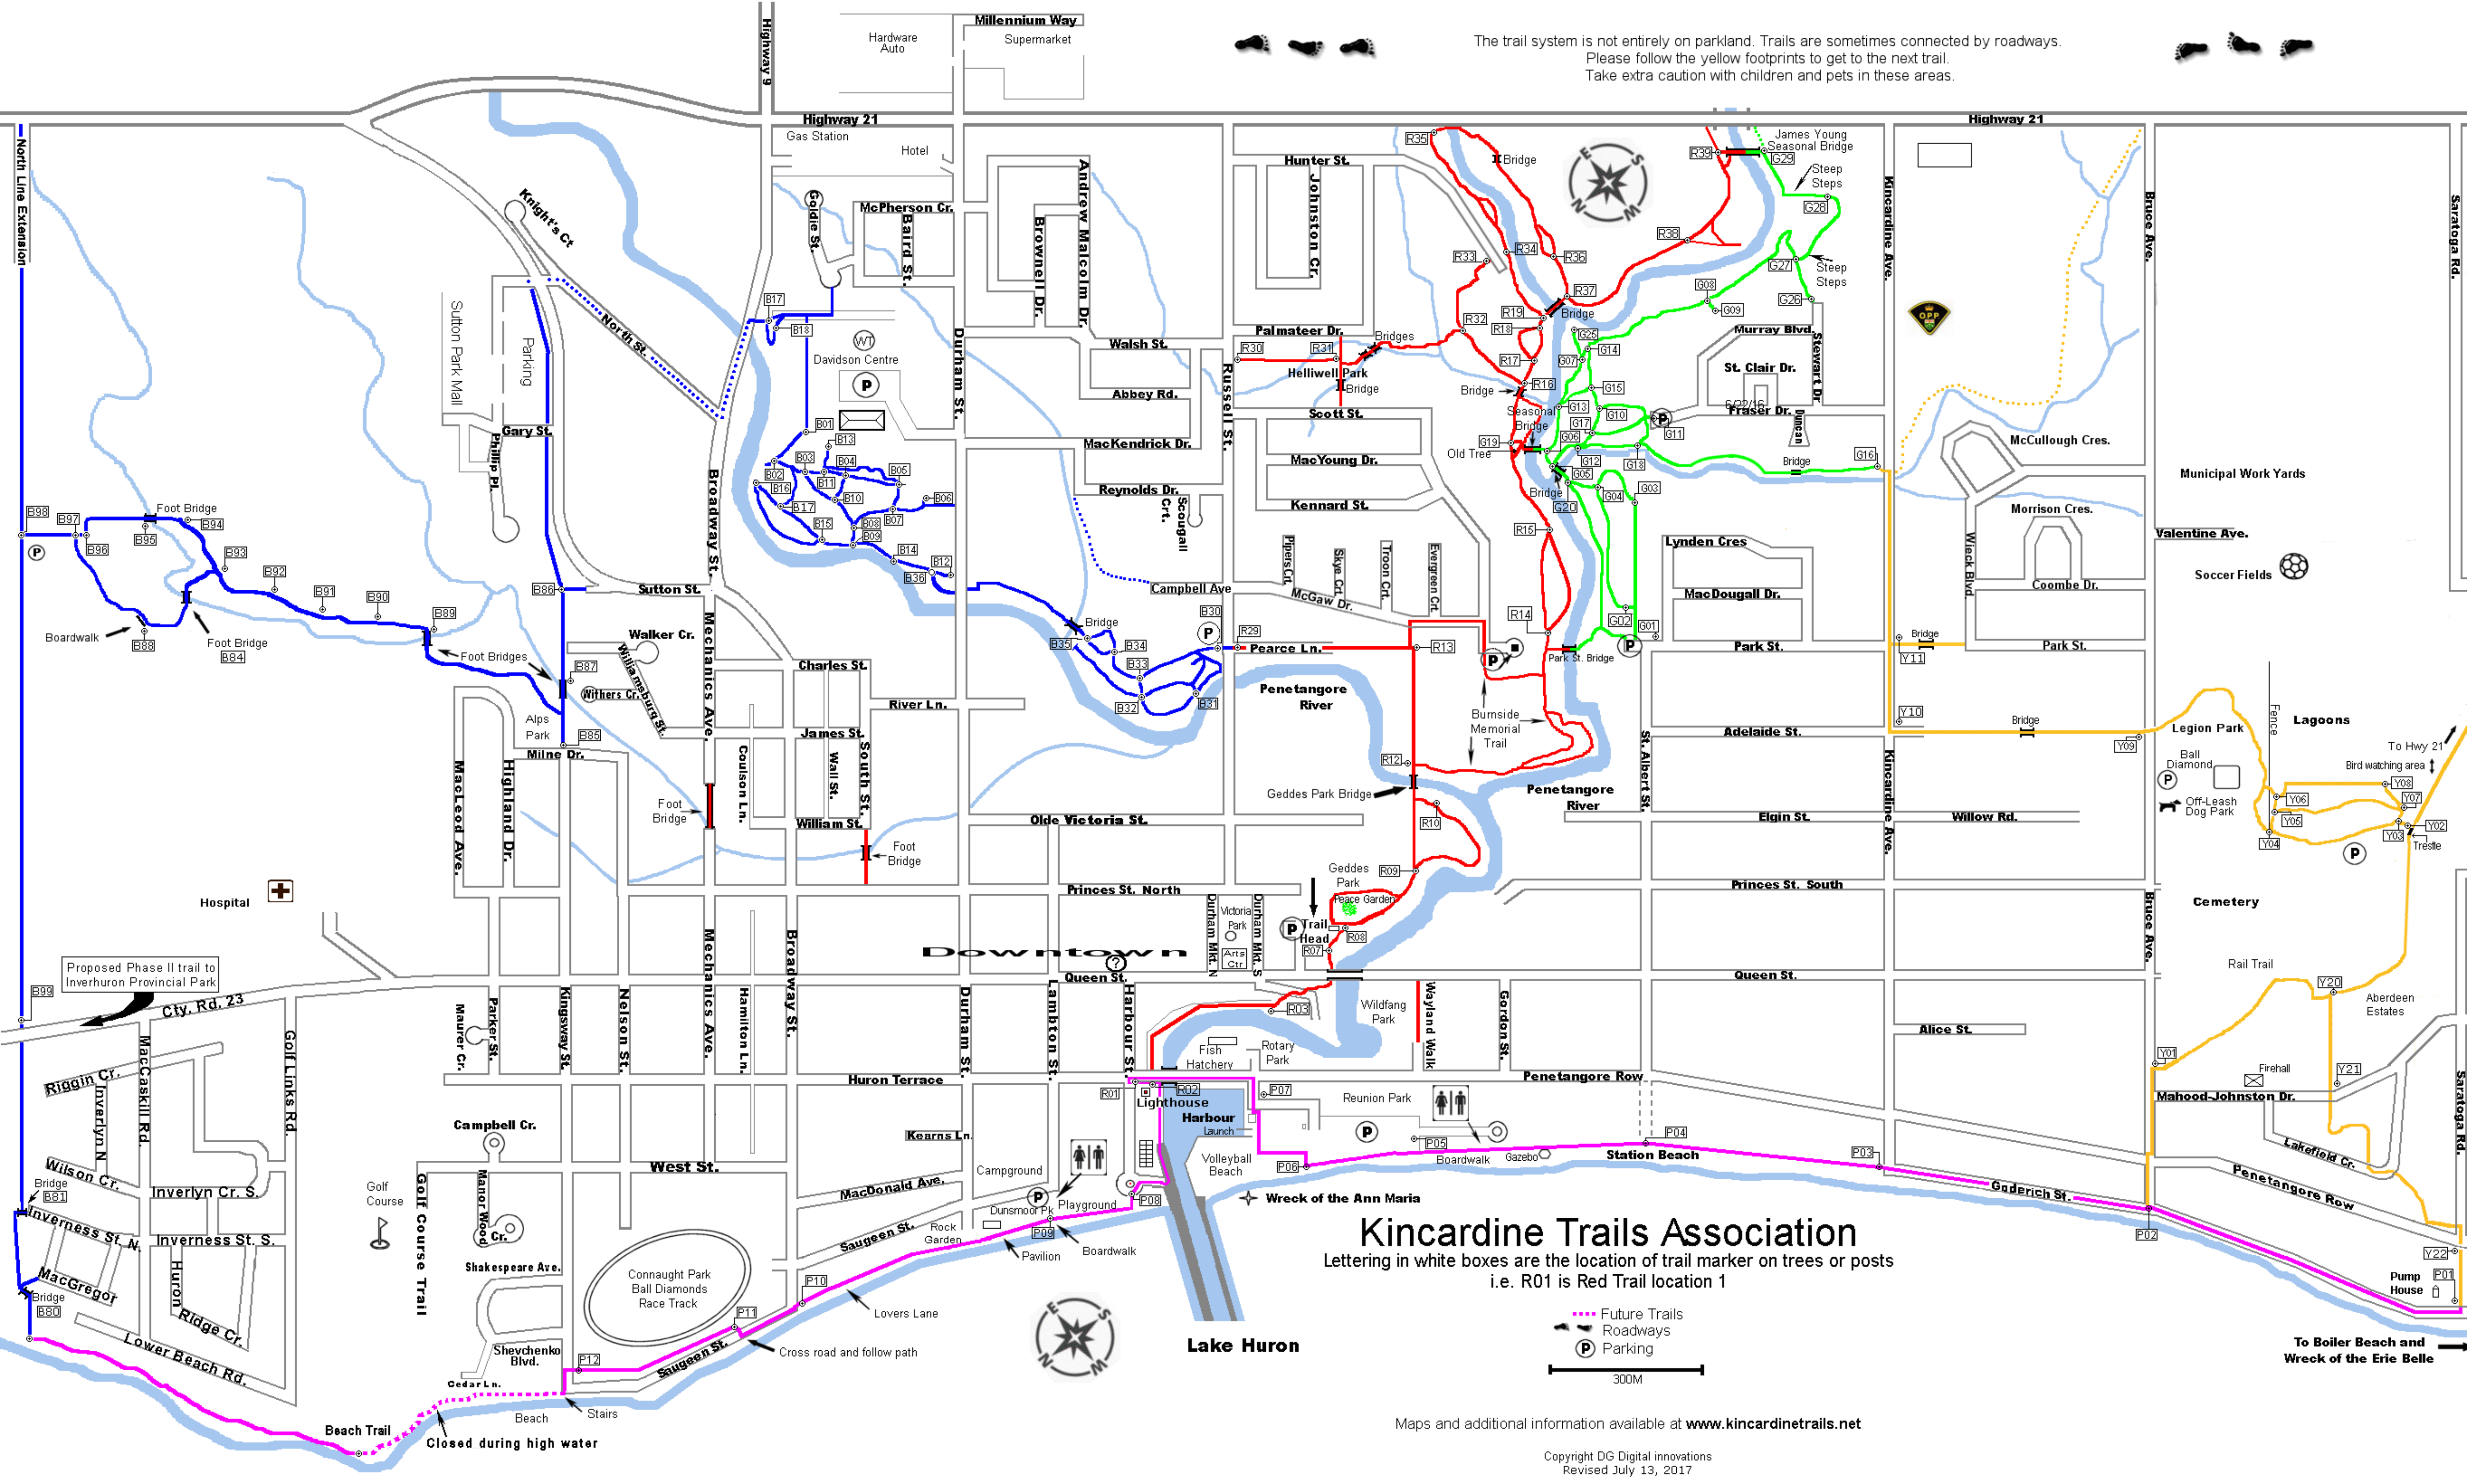

The trail system is not entirely on parkland. Trails are sometimes connected by roadways.
Please follow the yellow footprints to get to the next trail.
Take extra caution with children and pets in these areas.

Kincardine Trails Association

Lettering in white boxes are the location of trail marker on trees or posts
i.e. R01 is Red Trail location 1

- Future Trails
- Roadways
- Parking

Maps and additional information available at www.kincardinetrails.net